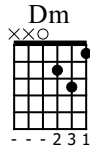

CALIFORNICATION

Standard tuning

♩ = 120

1

f

4x

S-Git

4