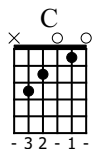

# Dzisiaj w Betlejem

Standard tuning

$\text{♩} = 120$

S-Gt

First system of musical notation for guitar. It consists of a treble clef staff in 4/4 time, a dynamic marking of *mf*, and a tablature staff below. The treble staff shows a melodic line starting with a first finger (1) on the 1st string, 1st fret. The tablature staff shows the corresponding fret numbers: 1-1-0, 1-3-0, 0-3-0, 1-3-5-3, 1-0-3.

Second system of musical notation for guitar. It consists of a treble clef staff and a tablature staff. The treble staff shows a melodic line starting with a 4th finger (4) on the 1st string, 1st fret. The tablature staff shows the corresponding fret numbers: 3-3-1-0, 3-1-1, 0-3-3-1, 0-3-1-1, 0-1-0.

Third system of musical notation for guitar. It consists of a treble clef staff and a tablature staff. The treble staff shows a melodic line starting with a 7th finger (7) on the 1st string, 1st fret. The tablature staff shows the corresponding fret numbers: 3-5-3-1-0-1-3-5, 3-1-0-1-3-3-5, 3-1-0-3.

C

Fourth system of musical notation for guitar. It consists of a treble clef staff and a tablature staff. The treble staff shows a whole note chord (C) starting with a 10th finger (10) on the 1st string, 1st fret. The tablature staff shows the corresponding fret numbers: 0-1-0-2-3.